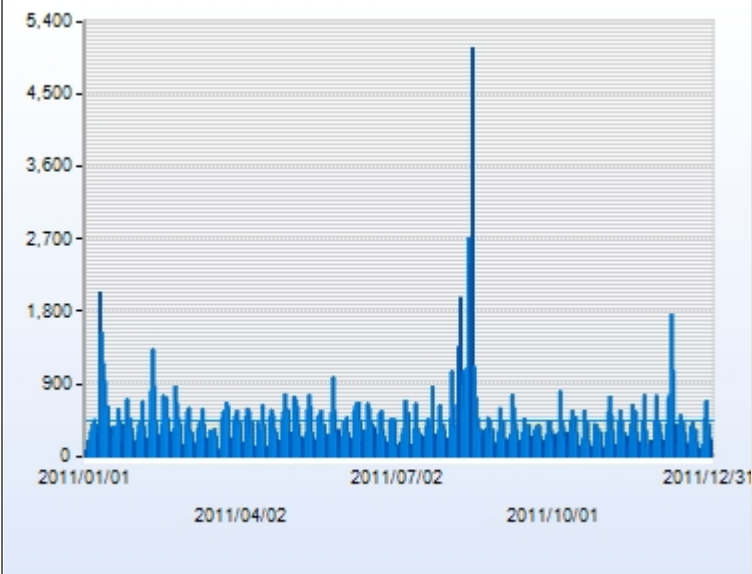

Account: wxfl.intertechmedia.com - WXFL

Dashboard

Period: Custom (1/1/2011 - 12/31/2011)

Pageviews